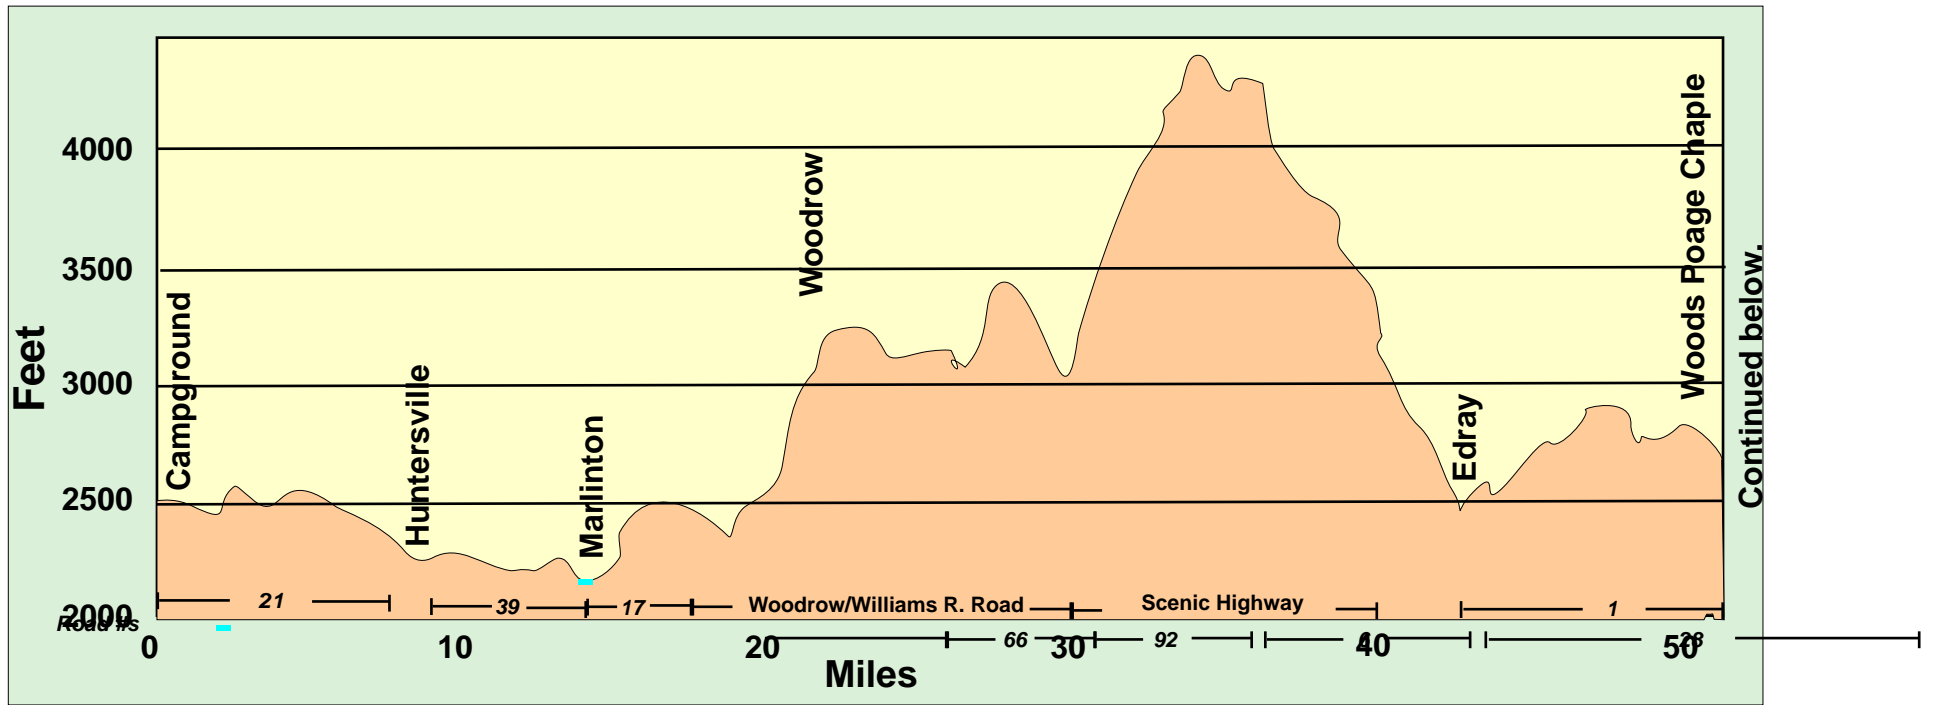

**Camping Weekend 39 Miler**  
 About 2,500 feet of climbing.

Lincoln Cty. Bear Fork Loop is  
 2,300 feet of climbing.

— Greenbrier River

Camping Weekend Century Profile - 6,500 to 7,000 Feet of climbing. — Greenbrier River