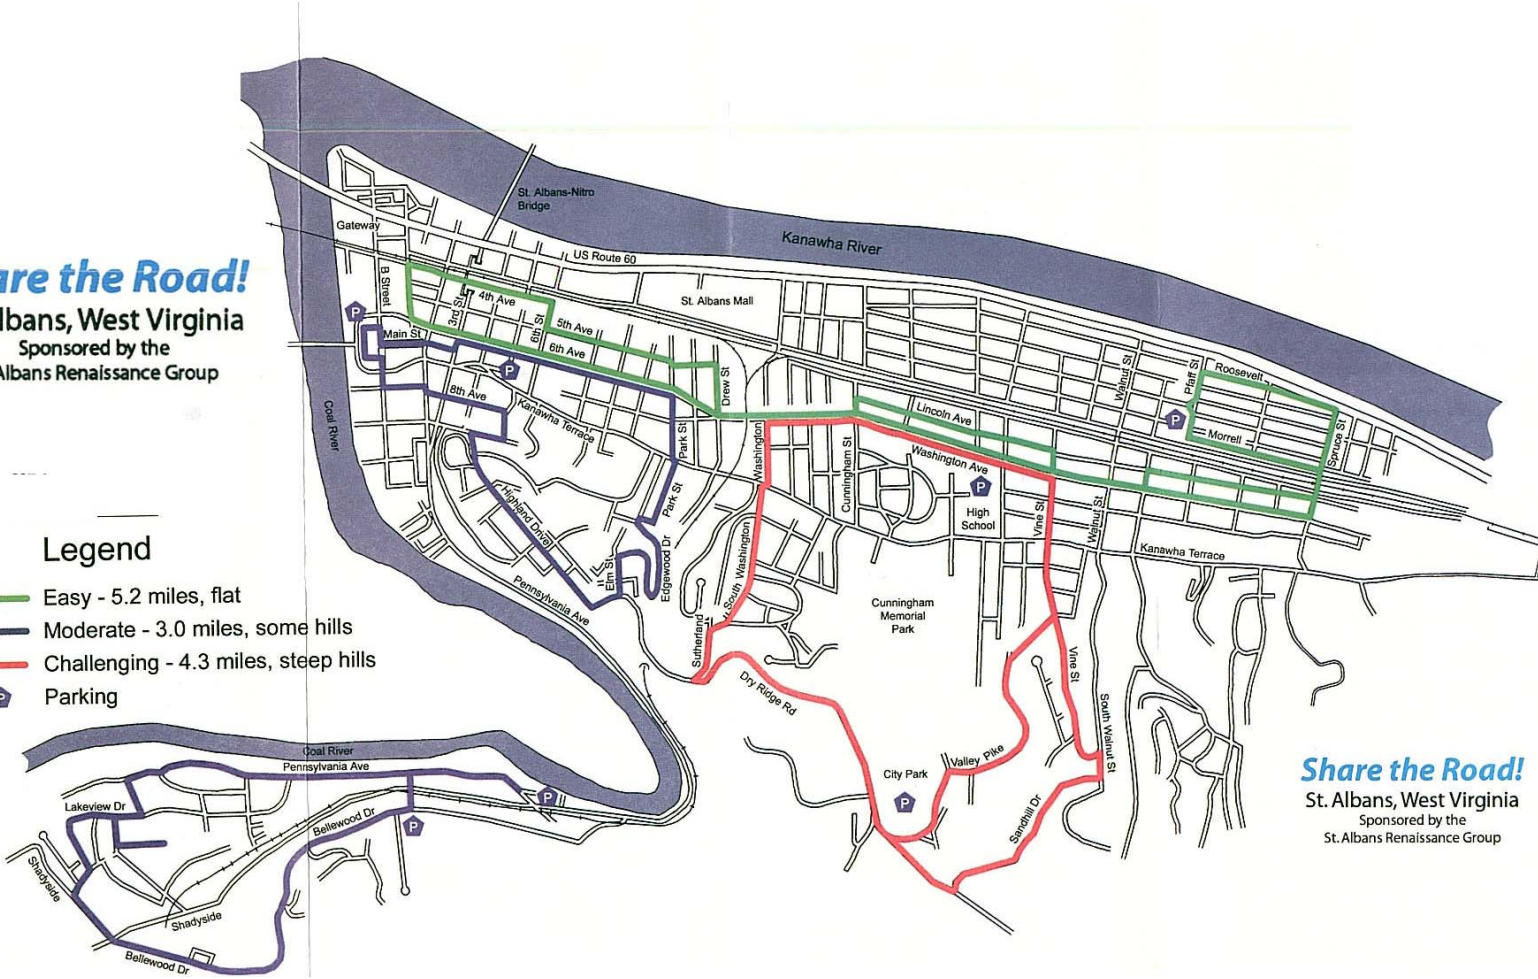

Share the Road!
St. Albans, West Virginia
 Sponsored by the
 St. Albans Renaissance Group

Legend

- Easy - 5.2 miles, flat
- Moderate - 3.0 miles, some hills
- Challenging - 4.3 miles, steep hills
- P Parking

Share the Road!
 St. Albans, West Virginia
 Sponsored by the
 St. Albans Renaissance Group